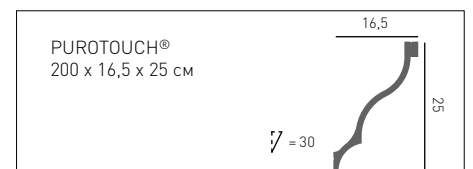

C338B\*

C335 — Designed by Xavier Donck

C335 — Designed by Xavier Donck

C335 + P9901 — Designed by Xavier Donck

C332

C337

\* предназначен только для углов 90°

C340